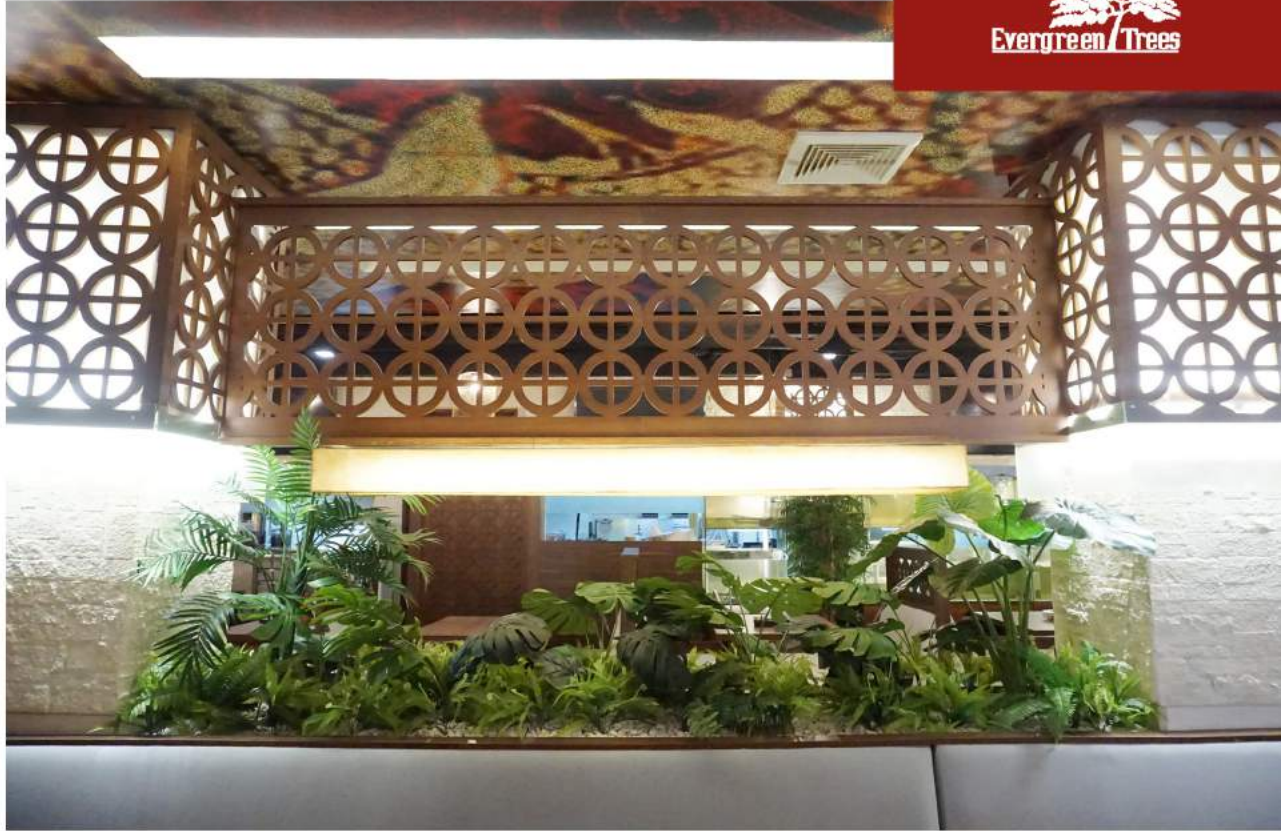

# PROJECT RUKO SUTRA NIAGA

ALAM SUTRA - TANGERANG

ARTIFICIAL INTERIOR  
PLANTER

**PROJECT DRAGON FLAMES**  
KEMANG - JAKARTA SELATAN

**ARTIFICIAL INTERIOR  
LANDSCAPE PLANT**

**PROJECT  
BOEHRINGER INGELHEIM**  
TOWER SCBD - JAKARTA PUSAT

**ARTIFICIAL INTERIOR  
VERTICAL GARDEN**

ARTIFICIAL INTERIOR  
POTTED PLANT