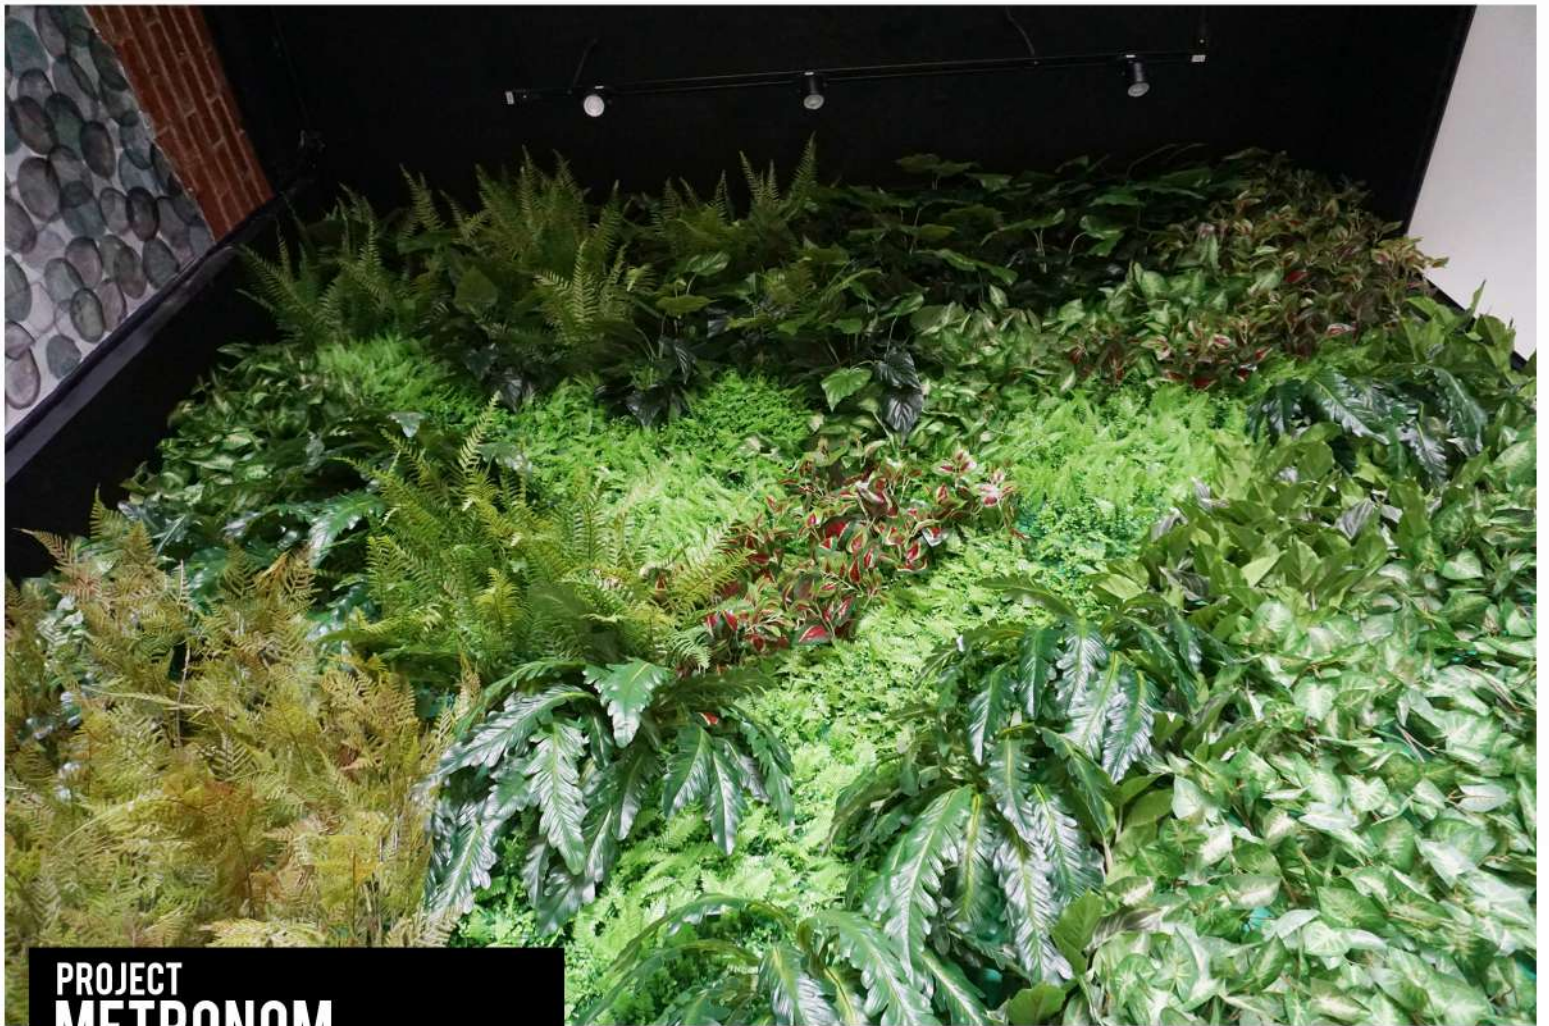

# VERTICAL GARDEN

## FOOD TERRACE – AEON SENTUL

Plants in a rectangular shape measuring 60x40cm combined with grass and a touch of yellow flowering plants. Simple isn't it?

Plants in a square shape measuring 50x50cm with diagonal pattern mix plant fern matt and yellow tea leaf matt

PROJECT : PRIVATE RESIDENCE

**IN ADDITION, THIS VERTICAL GARDEN CAN ALSO BE CLASSIFIED, ACCORDING TO ITS USE, AS A PRIVATE VERTICAL GARDEN OR FOR PUBLIC SPACES.**

**PROJECT : BCA FORESTA**

**PROJECT  
METRONOM  
DJSCHOOL  
PAKUBUWONO**