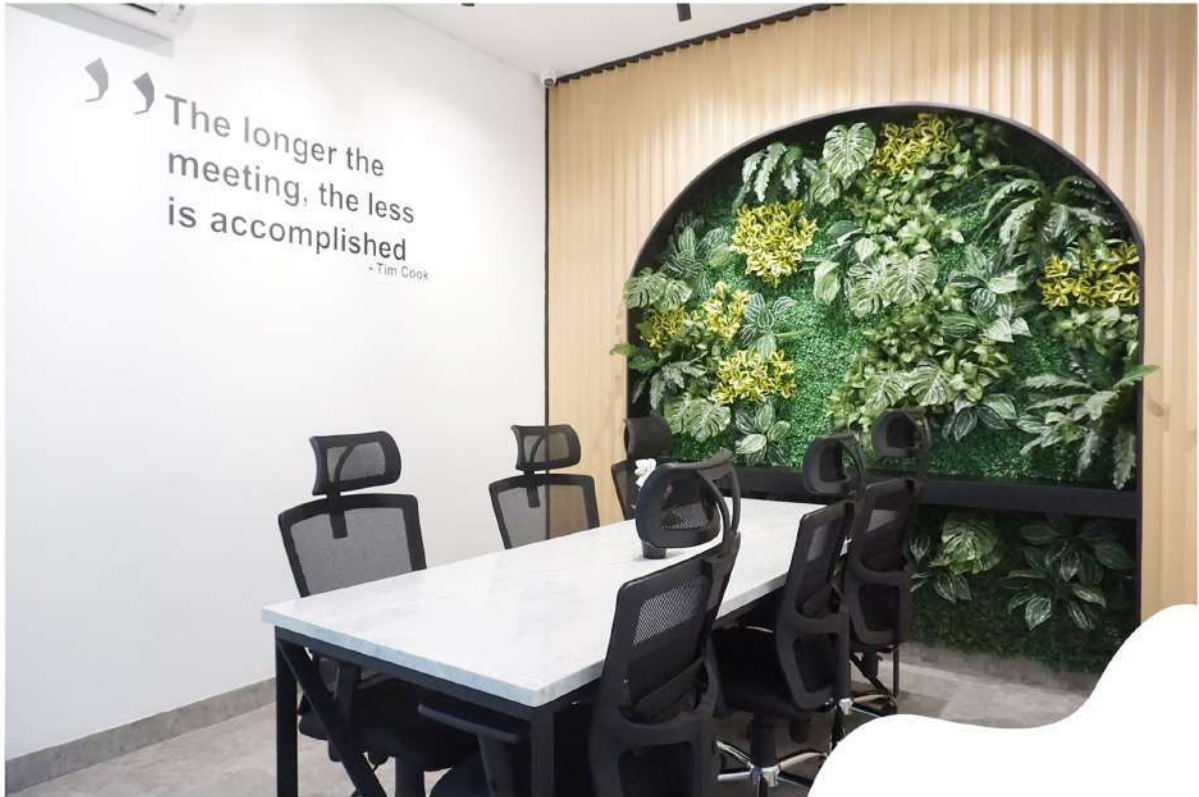

# INTERIOR ARTIFICIAL VERTICAL GARDEN

PROJECT  
KOI THE - MARGOCITY

Project  
**BRIDGESTONE**  
PIK 2

**EVERGREEN TREES**  
**VERTICAL GARDEN**

Creating shades of green in the interior does not always have to be too crowded. If you want to show a simple impression, we give an examples of several vertical garden projects that have a minimalist and low budget concept. But mix and match with your interior.