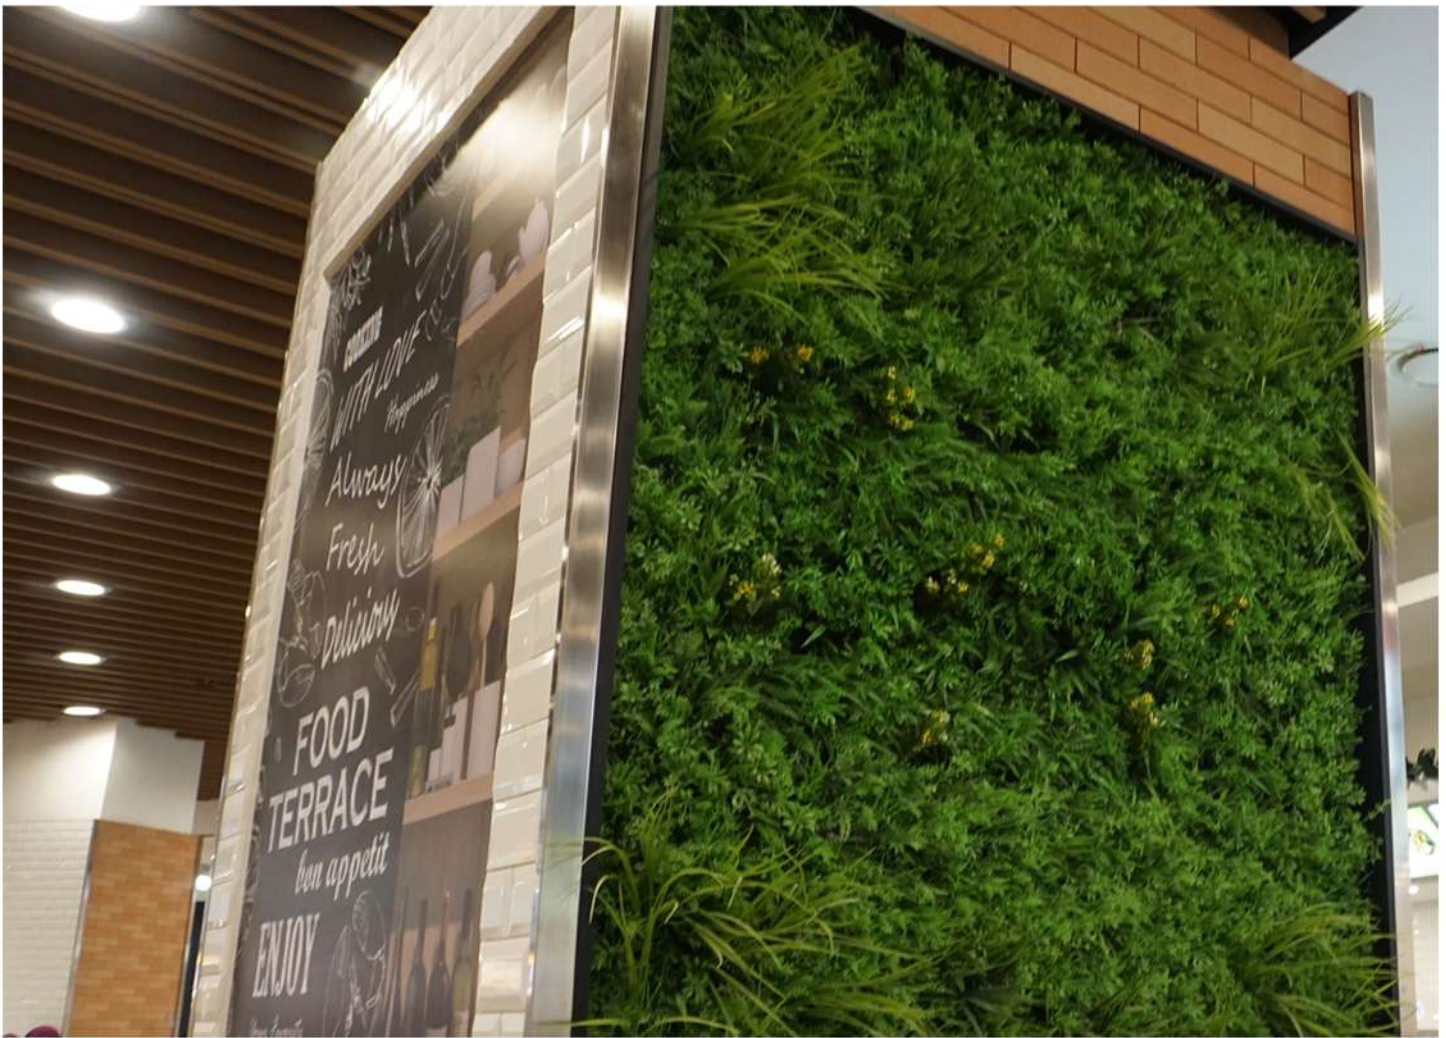

# INTERIOR ARTIFICIAL VERTICAL GARDEN

PROJECT  
KOI THE - MARGOCITY

Project  
**BRIDGESTONE**  
PIK 2

**EVERGREEN TREES**  
**VERTICAL GARDEN**

Creating shades of green in the interior does not always have to be too crowded. If you want to show a simple impression, we give an examples of several vertical garden projects that have a minimalist and low budget concept. But mix and match with your interior.

## FOOD TERRACE – AEON SENTUL

Plants in a rectangular shape measuring 60x40cm combined with grass and a touch of yellow flowering plants. Simple isn't it?

Plants in a square shape measuring 50x50cm with diagonal pattern mix plant fern matt and yellow tea leaf matt